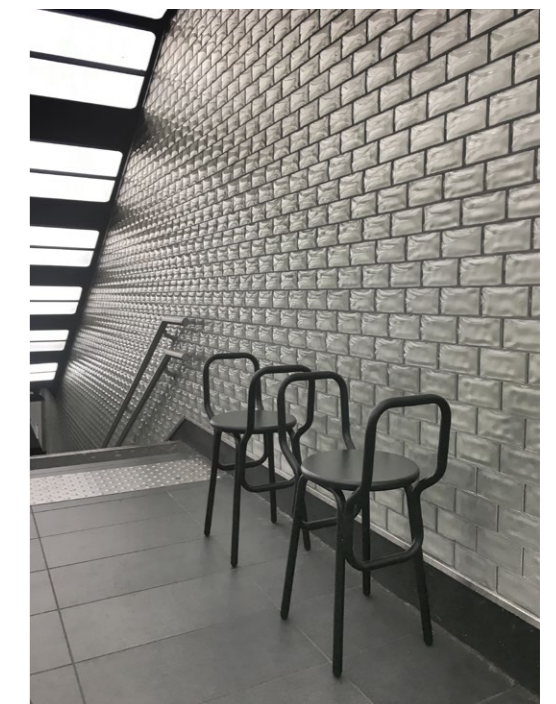

EO

N E X T

Contemporary, modern and futuristic furniture
for the home, work and public spaces.

FZ1 STOOL

Brave and radical, the FZ1 Stool represents a new approach to stool design, combining classic elements with a modern graphic twist, giving it its strong character.

Dimensions: Full-length 52.5 cm / 20.7", Full-width 33 cm / 13"
Full-height 69.8 cm / 27.5", Seat Ø33 cm / 13", Seat height 47.2 cm / 18.6"
Weight: 5 kg / 11 lbs
Package Size: 54 x 34 x 72 cm - 7kg / 21.3 x 13.4 x 28.3" - 15.4 lbs

Material: Powder-coated steel frame, seat in powder-coated Fine European Ash Wood.
Variants: Matte Black, Clinic White, Lab Green

DESIGN BY JEAN-BAPTISTE FASTREZ

Born in 1984, Jean-Baptiste Fastrez lives and works in Paris, France. After graduating from ENSCI - Les Ateliers in 2010, while working with the Bouroullec brothers, he won the 2011 Grand Prix of Design Parade 6 in Hyères. Since then, he has been devoting his time to various projects of product and space design in limited and industrial editions in his self-established design studio. Among his partners are Kvadrat, EO, Galerie Lafayette in Paris, Sèvres - Cité de la céramique, Cirva in Marseille, Moustache, and Galerie kreO. His work was exhibited at VIA in Paris, Mudac in Lausanne, The Grand-Hornu in Belgium, and Museum of Art in Seoul, and forms the permanent collections of Centre Pompidou in Paris, Villa Noailles in Hyères, and the Cnap.