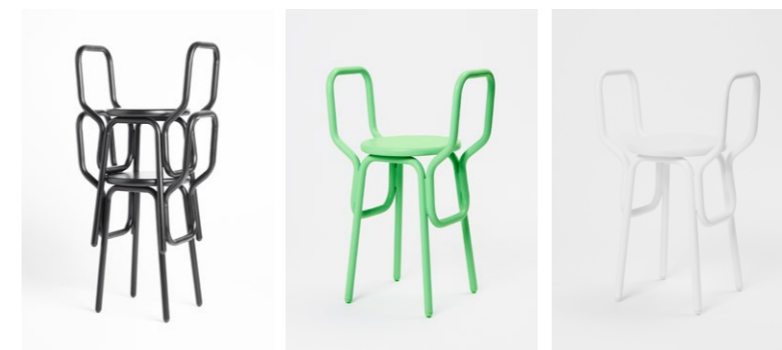

EO

N E X T

Contemporary, modern and futuristic furniture
for the home, work and public spaces.

FZ1 STOOL

Brave and radical, the FZ1 Stool represents a new approach to stool design, combining classic elements with a modern graphic twist, giving it its strong character.

Dimensions: Full-length 52.5 cm / 20.7", Full-width 33 cm / 13"
Full-height 69.8 cm / 27.5", Seat Ø33 cm / 13", Seat height 47.2 cm / 18.6"
Weight: 5 kg / 11 lbs
Package Size: 54 x 34 x 72 cm - 7kg / 21.3 x 13.4 x 28.3" - 15.4 lbs

Material: Powder-coated steel frame, seat in powder-coated Fine European Ash Wood.
Variants: Matte Black, Clinic White, Lab Green

DESIGN BY JEAN-BAPTISTE FASTREZ

Born in 1984, Jean-Baptiste Fastrez lives and works in Paris, France. After graduating from ENSCI - Les Ateliers in 2010, while working with the Bouroullec brothers, he won the 2011 Grand Prix of Design Parade 6 in Hyères. Since then, he has been devoting his time to various projects of product and space design in limited and industrial editions in his self-established design studio. Among his partners are Kvadrat, EO, Galerie Lafayette in Paris, Sèvres - Cité de la céramique, Cirva in Marseille, Moustache, and Galerie kreO. His work was exhibited at VIA in Paris, Mudac in Lausanne, The Grand-Hornu in Belgium, and Museum of Art in Seoul, and forms the permanent collections of Centre Pompidou in Paris, Villa Noailles in Hyères, and the Cnap.